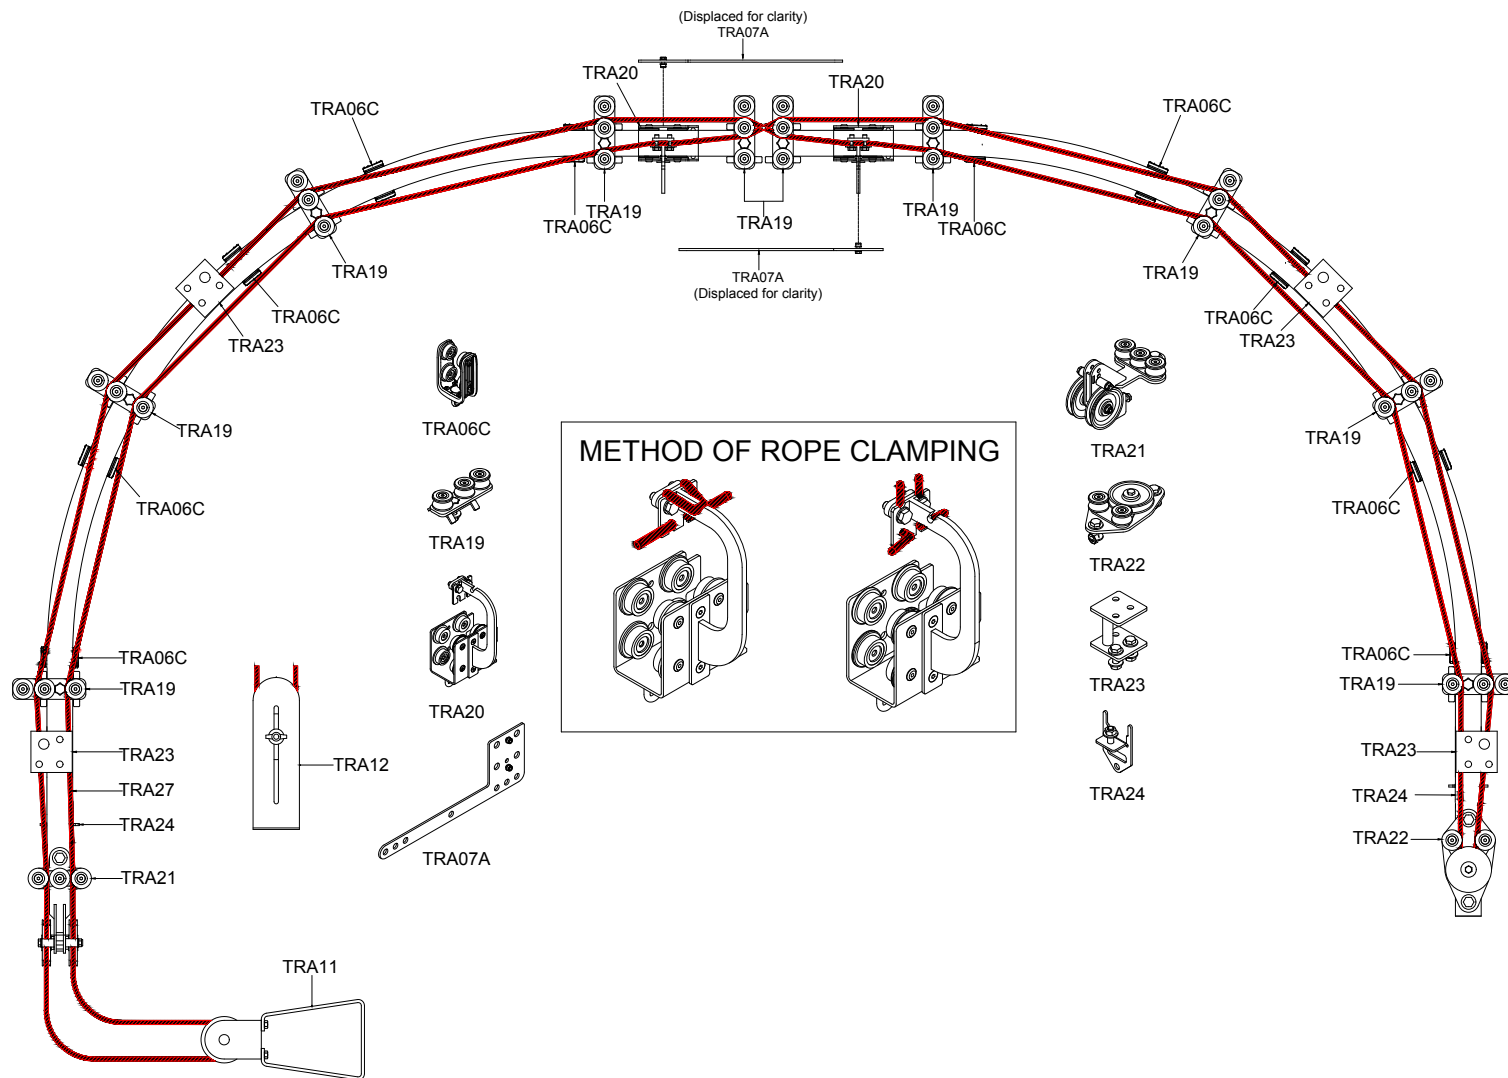

DWG No
TRA-CD4

DO NOT SCALE

THIRD ANGLE PROJECTION

DXF File Name

TRIPLE E LTD

16 AIRPORT IND EST
MAIN ROAD, BIGGIN HILL
KENT, TN16 3BW

TEL: +44 (0) 1959 570333
FAX: +44 (0) 1959 570888

© TRIPLE E LTD

THE CONTENTS OF THIS
DRAWING CONSTITUTES
DESIGN COPYRIGHT AND
MAY NOT BE REPRODUCED
OR DISCLOSED TO A THIRD
PARTY WITHOUT PRIOR
PERMISSION IN WRITING
FROM TRIPLE E LTD

TITLE Curved Track with Overlap Arms
Viewed From Above

ALL DIMENSIONS IN
MILLIMETRES (mm)
TOLERANCES UNLESS
OTHERWISE STATED
DIMENSIONAL ± 0.2

MATERIAL

FINISH

SPECIAL INSTRUCTIONS

DRAWN LE

SCALE

APPD

DATE 2017

PART No

DWG No Rev