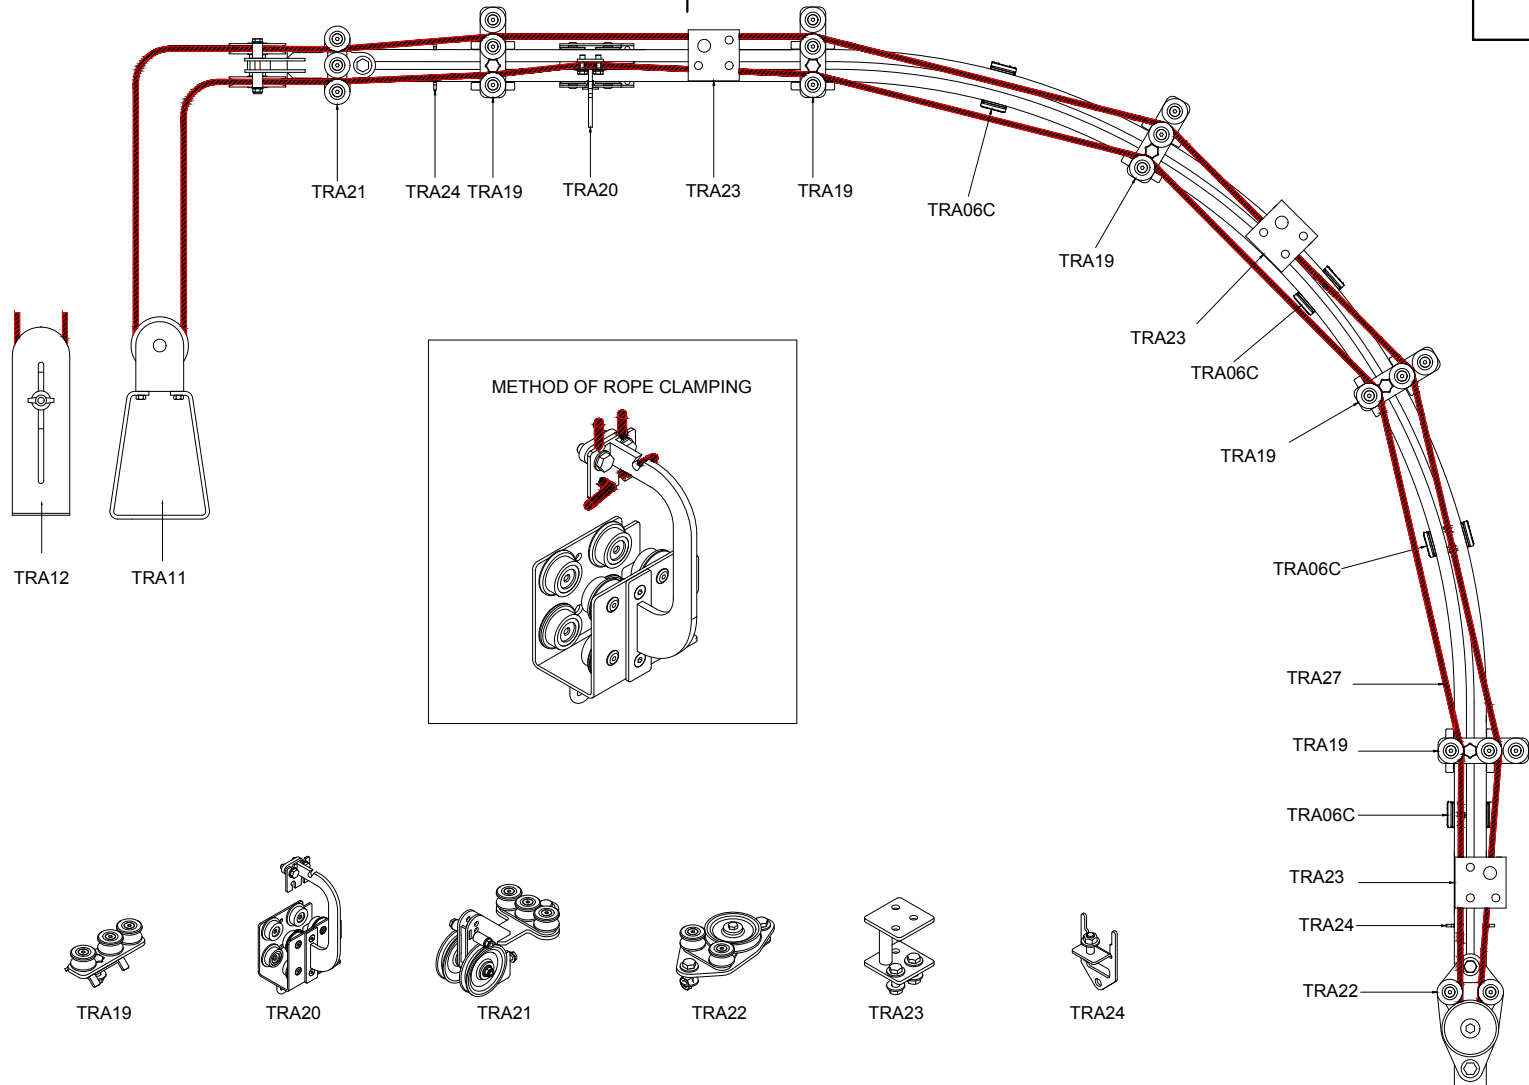

DWG No
TRA-CD5

DO NOT SCALE

THIRD ANGLE PROJECTION

DXF File Name

TRIPLE E LTD
16 AIRPORT IND EST
MAIN ROAD, BIGGIN HILL
KENT, TN16 3BW
TEL: +44 (0) 1959 570333
FAX: +44 (0) 1959 570888

© TRIPLE E LTD
THE CONTENTS OF THIS
DRAWING CONSTITUTES
DESIGN COPYRIGHT AND
MAY NOT BE REPRODUCED
OR DISCLOSED TO A THIRD
PARTY WITHOUT PRIOR
PERMISSION IN WRITING
FROM TRIPLE E LTD

TITLE Curved Wipe Viewed From Above	
ALL DIMENSIONS IN MILLIMETRES (mm) TOLERANCES UNLESS OTHERWISE STATED DIMENSIONAL ±0.2	MATERIAL
	FINISH

SPECIAL INSTRUCTIONS

DRAWN	LE
APPD	
PART No	

SCALE
DATE 2017
DWG No Rev