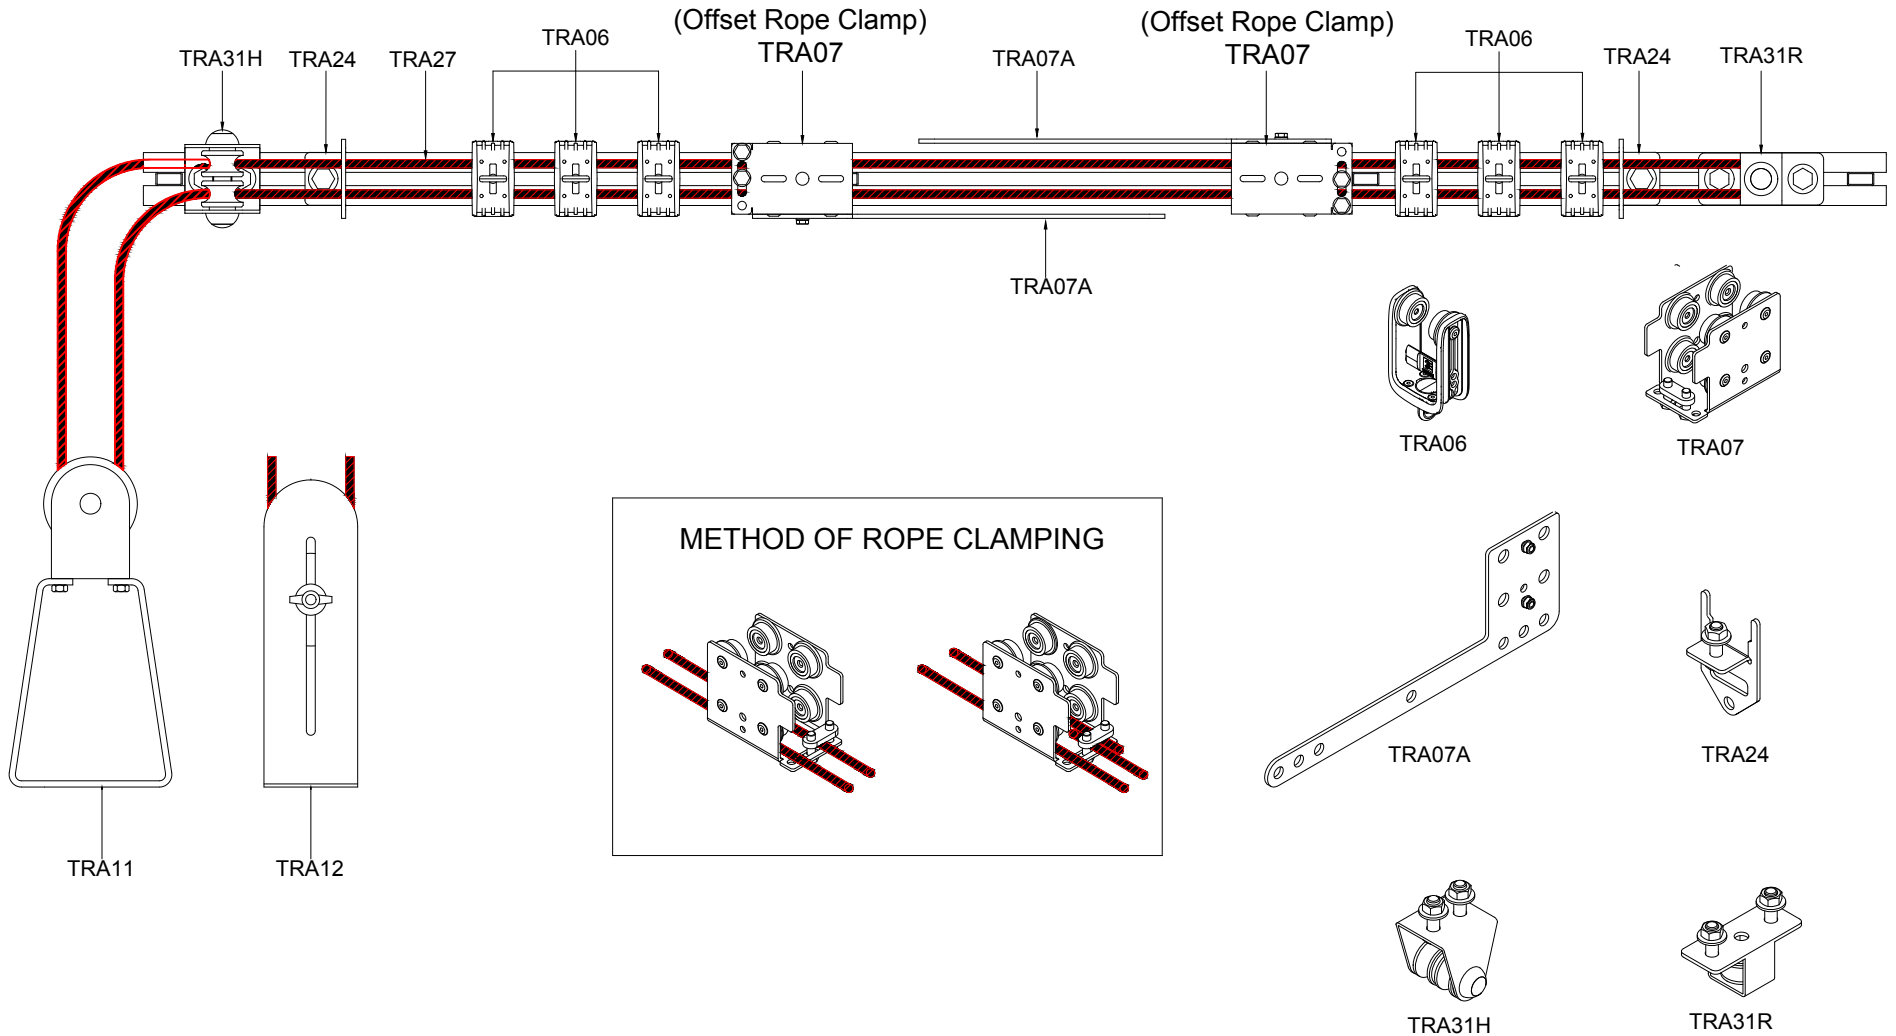

DWG No
TRA-CD6

DO NOT SCALE

THIRD ANGLE PROJECTION

DXF File Name

TRIPLE E LTD
16 AIRPORT IND EST
MAIN ROAD, BIGGIN HILL
KENT, TN16 3BW
TEL: +44 (0) 1959 570333
FAX: +44 (0) 1959 570888

© TRIPLE E LTD
THE CONTENTS OF THIS
DRAWING CONSTITUTES
DESIGN COPYRIGHT AND
MAY NOT BE REPRODUCED
OR DISCLOSED TO A THIRD
PARTY WITHOUT PRIOR
PERMISSION IN WRITING
FROM TRIPLE E LTD

TITLE Single Track with Centre Overlapping Arms Viewed From Underside	
ALL DIMENSIONS IN MILLIMETRES (mm) TOLERANCES UNLESS OTHERWISE STATED DIMENSIONAL ±0.2	MATERIAL
	FINISH

SPECIAL INSTRUCTIONS

DRAWN	LE	SCALE
APPD		DATE 2017
PART No		DWG No Rev