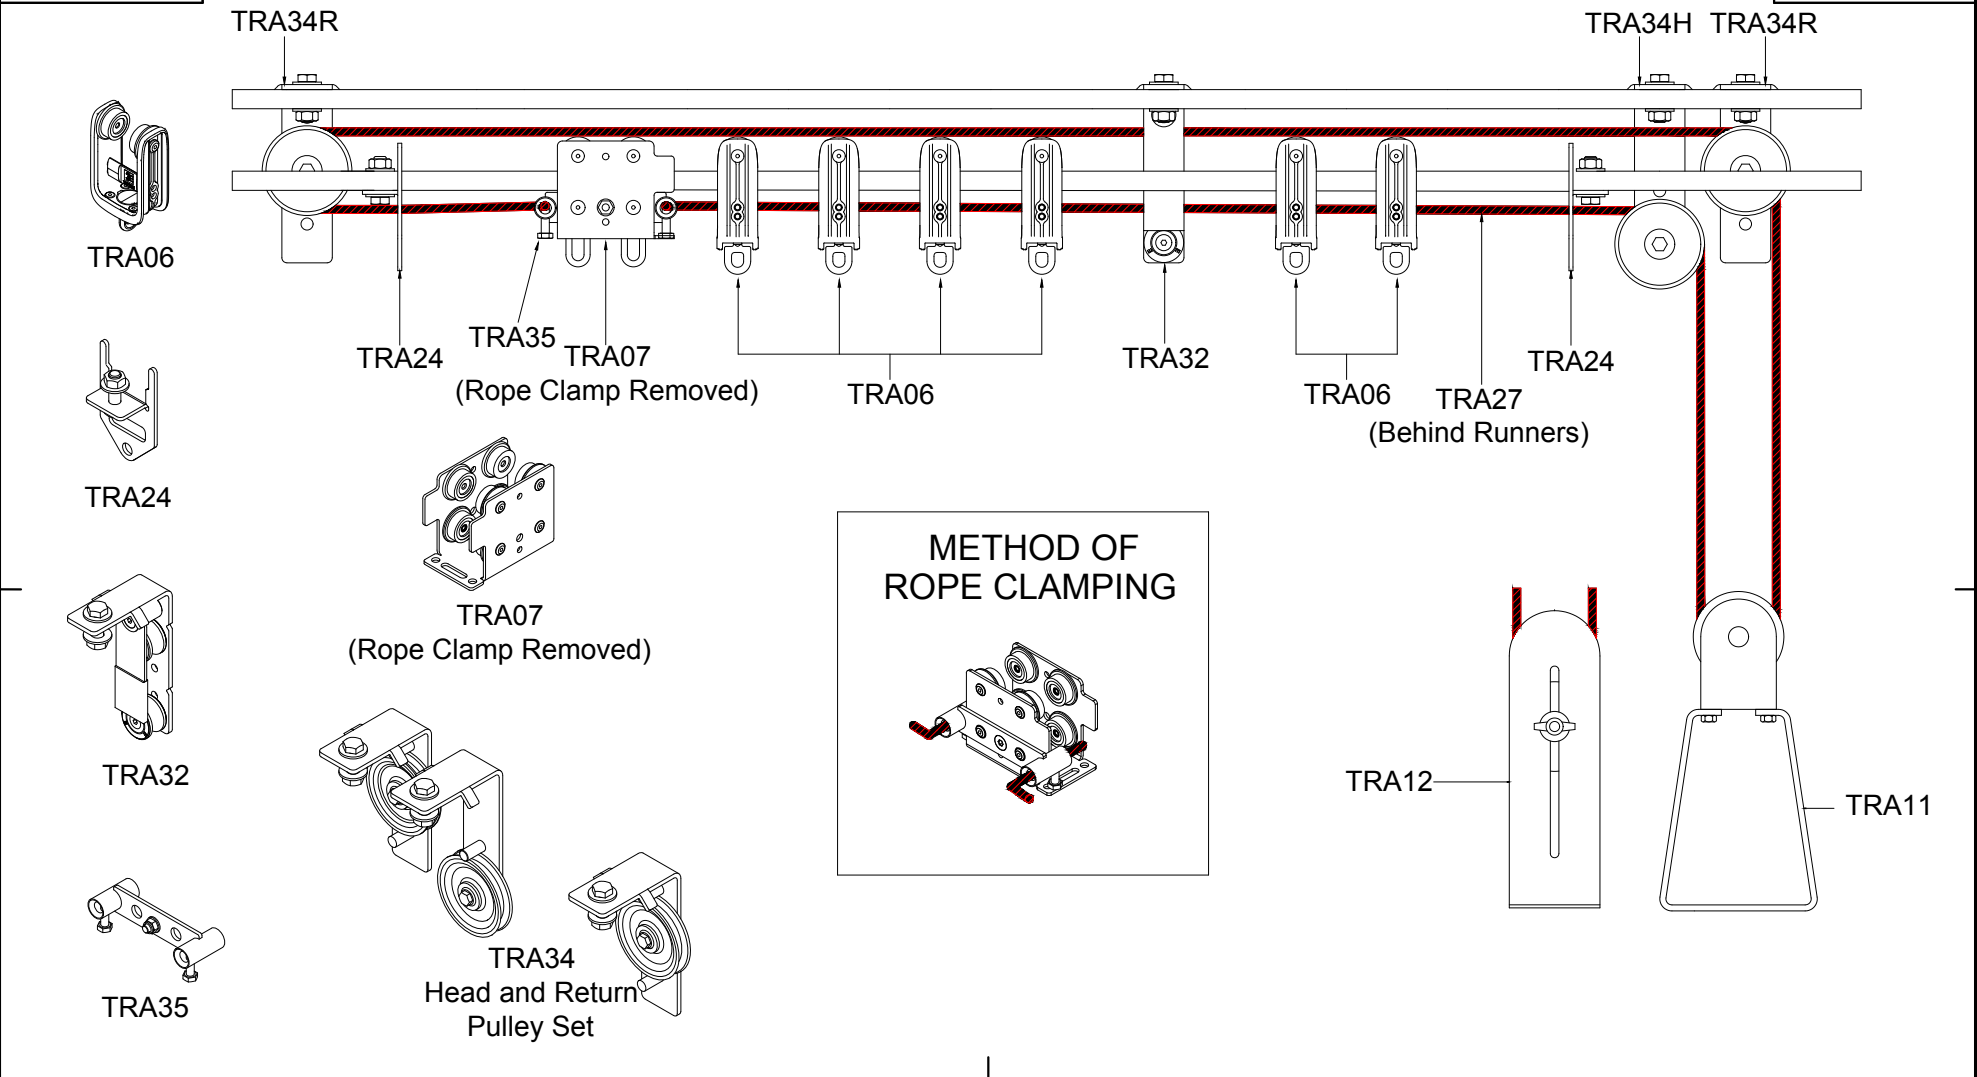

DWG No
TRA-CD10

DO NOT SCALE

THIRD ANGLE PROJECTION

DXF File Name

TRIPLE E LTD
16 AIRPORT IND EST
MAIN ROAD, BIGGIN HILL
KENT, TN16 3BW
TEL: +44 (0) 1959 570333
FAX: +44 (0) 1959 570888

© TRIPLE E LTD
THE CONTENTS OF THIS
DRAWING CONSTITUTES
DESIGN COPYRIGHT AND
MAY NOT BE REPRODUCED
OR DISCLOSED TO A THIRD
PARTY WITHOUT PRIOR
PERMISSION IN WRITING
FROM TRIPLE E LTD

TITLE Side Corded Wipe for Curtains Viewed From Side	
ALL DIMENSIONS IN MILLIMETRES (mm) TOLERANCES UNLESS OTHERWISE STATED DIMENSIONAL ±0.2	MATERIAL
	FINISH

SPECIAL INSTRUCTIONS

DRAWN	LE
APPD	
PART No	

SCALE
DATE 2017
DWG No Rev