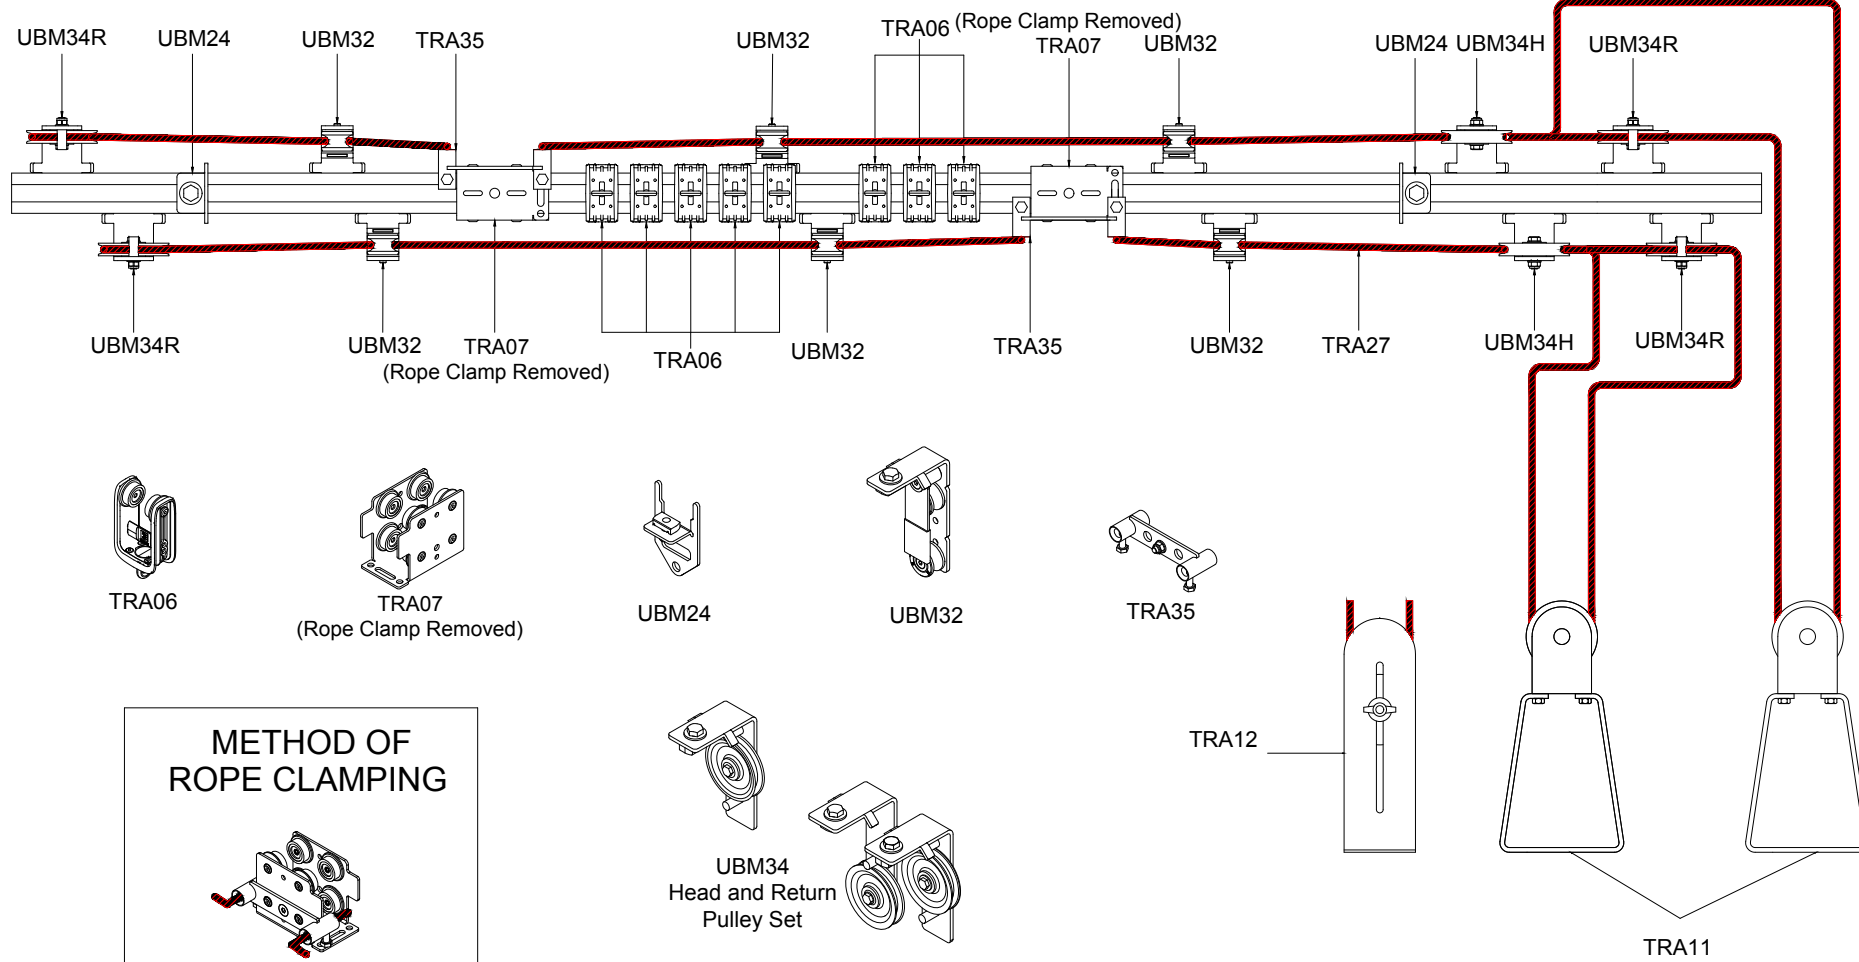

DWG No
UBM-CD14

DO NOT SCALE

THIRD ANGLE PROJECTION

DXF File Name

TRIPLE E LTD
16 AIRPORT IND EST
MAIN ROAD, BIGGIN HILL
KENT, TN16 3BW
TEL: +44 (0) 1959 570333
FAX: +44 (0) 1959 570888

© TRIPLE E LTD
THE CONTENTS OF THIS
DRAWING CONSTITUTES
DESIGN COPYRIGHT AND
MAY NOT BE REPRODUCED
OR DISCLOSED TO A THIRD
PARTY WITHOUT PRIOR
PERMISSION IN WRITING
FROM TRIPLE E LTD

TITLE Side Cording with Independent Master Runners for One Curtain Viewed From Underside	
ALL DIMENSIONS IN MILLIMETRES (mm) TOLERANCES UNLESS OTHERWISE STATED DIMENSIONAL ±0.2	MATERIAL
	FINISH

SPECIAL INSTRUCTIONS

DRAWN	LE
APPD	
PART No	

SCALE
DATE 2017
DWG No Rev