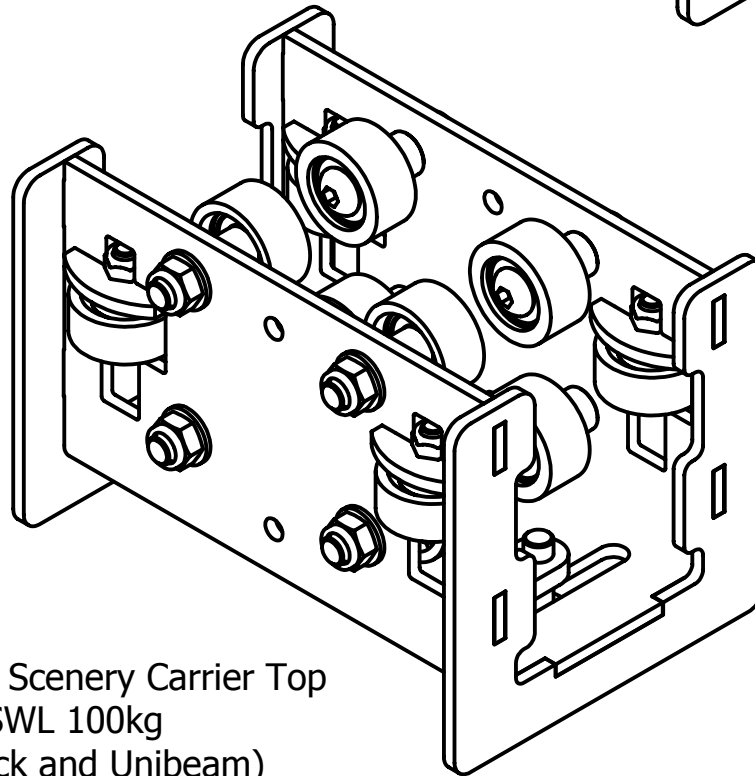

TRA28A Scenery Carrier Top
SWL 50kg
(Unitrack and Unibeam)

UBM28A Scenery Carrier Top
SWL 385kg
(Unibeam only)

TRA28AHD Scenery Carrier Top
SWL 100kg
(Unitrack and Unibeam)